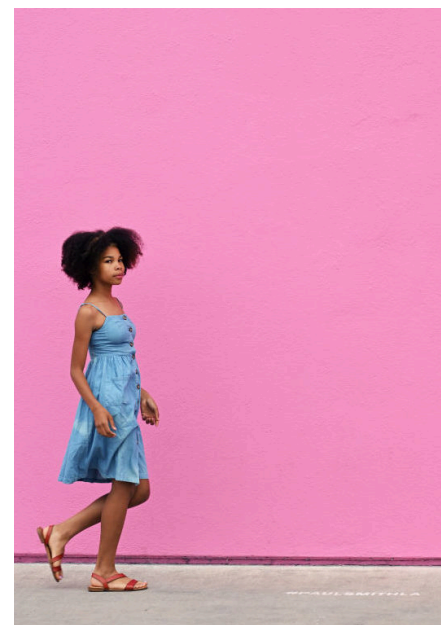

A m e e n a H

height 5'6" hair color Dark Brown eyes color Brown kid size 13 - 14 shoe 10.5us
bust 30" hips 33" waist 26"