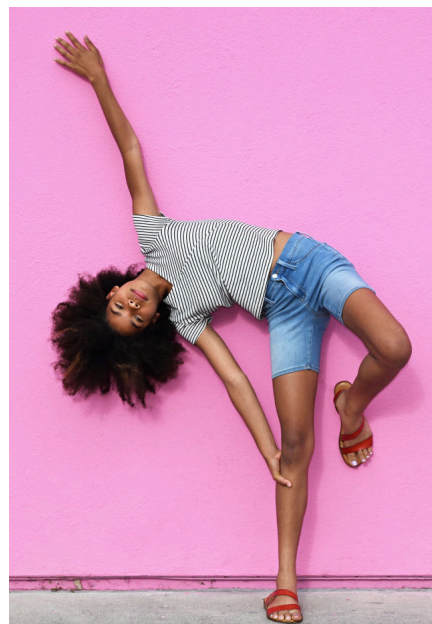

A m e e n a H

height 5'6" hair color Dark Brown eyes color Brown kid size 13 - 14 shoe 10.5us
bust 30" hips 33" waist 26"